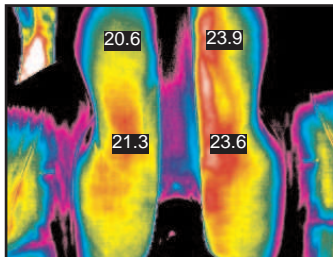

A new way of supporting correct saddle fitting....using infrared thermal technology

Do you want?

- A quick, easy and safe method
- Direct visual evidence of how your saddle sits
- To take out the guesswork
- Results you can see.
- Information you can act upon

Top Image:

This saddle is bridging; you can clearly see that the pressure is sitting at 4 distinct points.

Middle Image:

The correlating back images immediately after removal of this saddle; we can see if and where the saddle is pinching or moving.

Bottom Image:

Pressure is being borne down through the right panel.

How it works:

Infra-red thermography is a completely non-invasive, non-touch method of showing hot and cold spots which provides you with factual information.