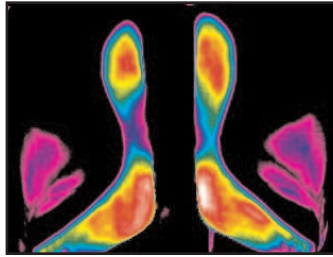

www.equinethermography.co.uk

Equine Thermal Imaging

a leading edge technology for the benefit of horses and their owners.

**Is your horse completely happy with his saddle?
Do you suspect pinching or pressure points?
Is your horse difficult to get the right saddle fit for?**

A new way of supporting correct saddle fitting....using infrared thermal technology

Do you want?

- A quick, easy and safe method
- Direct visual evidence of how your saddle sits
- To take out the guesswork
- Results you can see.
- Information you can act upon

Top Image:

This saddle is bridging; you can clearly see that the pressure is sitting at 4 distinct points.

Middle Image:

The correlating back images immediately after removal of this saddle; we can see if and where the saddle is pinching or moving.

Bottom Image:

Pressure is being borne down through the right panel.

How it works:

Infra-red thermography is a completely non-invasive, non-touch method of showing hot and cold spots which provides you with factual information.