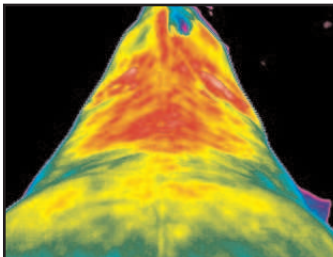

A new way of supporting correct saddle fitting....using infrared thermal technology

Do you want?

- A quick, easy and safe method
- Direct visual evidence of how your saddle sits
- To take out the guesswork
- Results you can see.
- Information you can act upon

Top Image:

This saddle is bridging; you can clearly see that the pressure is sitting at 4 distinct points.

Middle Image:

The correlating back images immediately after removal of this saddle; we can see if and where the saddle is pinching or moving.

Bottom Image:

Pressure is being borne down through the right panel.

How it works:

Infra-red thermography is a completely non-invasive, non-touch method of showing hot and cold spots which provides you with factual information.