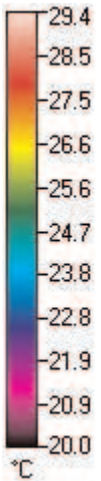

www.equinethermography.co.uk

Equine Thermal Imaging

a leading edge technology for the benefit of horses and their owners.

**Is your horse completely happy with his saddle?
Do you suspect pinching or pressure points?
Is your horse difficult to get the right saddle fit for?**

A new way of supporting correct saddle fitting....using infrared thermal technology

Do you want?

- A quick, easy and safe method
- Direct visual evidence of how your saddle sits
- To take out the guesswork
- Results you can see.
- Information you can act upon

Top Image:

This saddle is bridging; you can clearly see that the pressure is sitting at 4 distinct points.

Middle Image:

The correlating back images immediately after removal of this saddle; we can see if and where the saddle is pinching or moving.

Bottom Image:

Pressure is being borne down through the right panel.

How it works:

Infra-red thermography is a completely non-invasive, non-touch method of showing hot and cold spots which provides you with factual information.

What will I get?

- You will get an excellent, real-time representation of contact and pressure areas on the underside of your saddle and the back of your horse post lunge or similar.
- On the day you will receive postcard sized print outs of images - with temperature comparisons if required.

Guaranteed Satisfaction!

Money back guarantee.

Call

01483 414330

07771 870389

Special Offer!

Big Discounts for Group Bookings

1-2 horses £45.00 each

3-5 horses £40.00 each

6-7 horses £35.00 each

8+ horses £30.00 each

www.equinethermography.co.uk